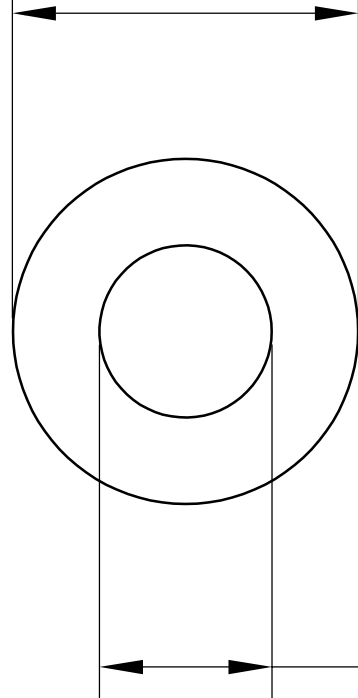

$\text{Ø}16\text{mm}\pm0.1016$

$\text{Ø}10\text{mm}\pm0.2032$

$10\text{mm}\pm0.127$

**LILY<sup>®</sup>**

SHANGHAI LILY BEARING LIMITED

Email: [lilybearing@lily-bearing.com](mailto:lilybearing@lily-bearing.com)

Part  
Number

6389K75 Light Duty  
Dry-Running Nylon Sleeve Bearing