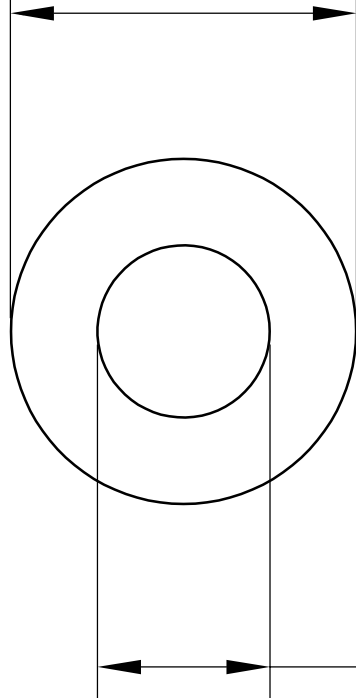

$\text{Ø}16\text{mm}\pm0.1016$

$\text{Ø}12\text{mm}\pm0.2032$

$8\text{mm}\pm0.127$

LILY[®]

SHANGHAI LILY BEARING LIMITED

Email: lilybearing@lily-bearing.com

Part
Number

6389K758 Light Duty
Dry-Running Nylon Sleeve Bearing