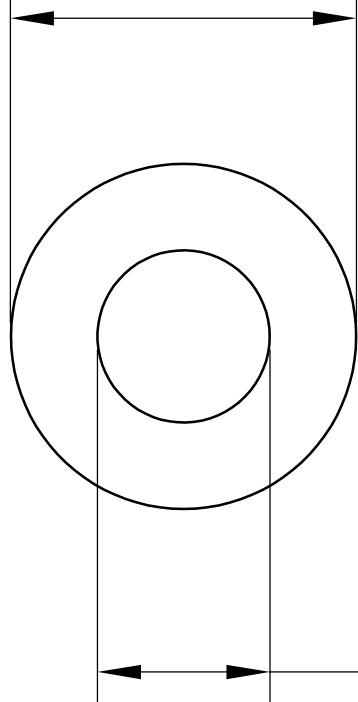

$\text{Ø}16\text{mm}\pm0.1016$

$12\text{mm}\pm0.127$

$\text{Ø}12\text{mm}\pm0.2032$

LILY[®]

SHANGHAI LILY BEARING LIMITED

Email: lilybearing@lily-bearing.com

Part
Number

6389K76 Light Duty
Dry-Running Nylon Sleeve Bearing