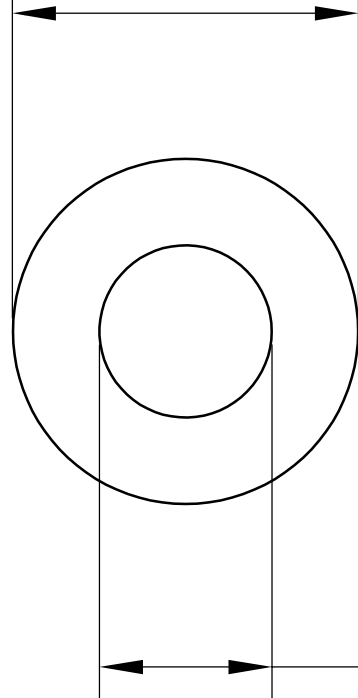

$\text{Ø}16\text{mm}\pm0.1016$

$\text{Ø}12\text{mm}\pm0.2032$

$25\text{mm}\pm0.127$

LILY[®]

SHANGHAI LILY BEARING LIMITED

Email: lilybearing@lily-bearing.com

Part
Number

6389K763 Light Duty
Dry-Running Nylon Sleeve Bearing