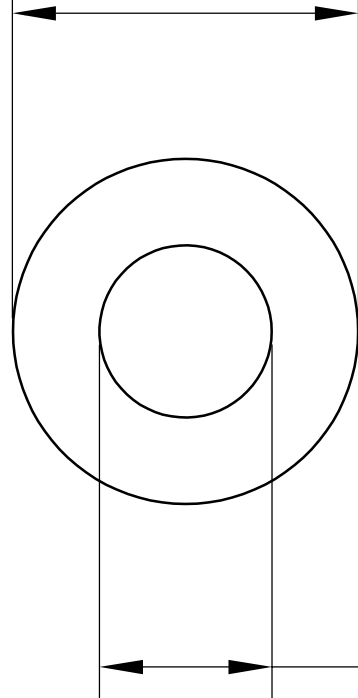

$\text{Ø}20\text{mm}\pm 0.1016$

$\text{Ø}12\text{mm}\pm 0.2032$

$30\text{mm}\pm 0.127$

LILY[®]

SHANGHAI LILY BEARING LIMITED

Email: lilybearing@lily-bearing.com

Part
Number

6389K772 Light Duty
Dry-Running Nylon Sleeve Bearing