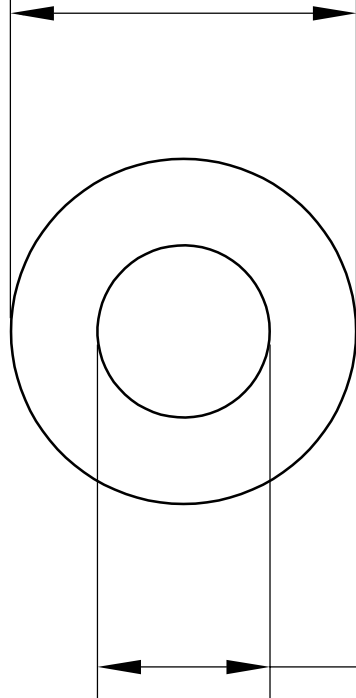

$\text{Ø}16\text{mm}\pm 0.1016$

$\text{Ø}13\text{mm}\pm 0.2032$

$16\text{mm}\pm 0.127$

LILY[®]

SHANGHAI LILY BEARING LIMITED

Email: lilybearing@lily-bearing.com

Part
Number

6389K773 Light Duty
Dry-Running Nylon Sleeve Bearing