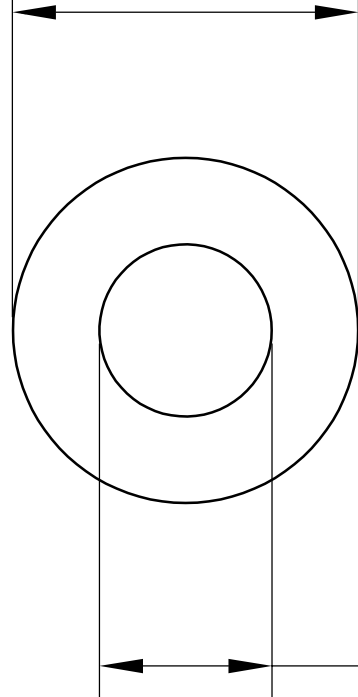

$\text{Ø}18\text{mm}\pm0.1016$

$\text{Ø}14\text{mm}\pm0.2032$

$18\text{mm}\pm0.127$

**LILY<sup>®</sup>**

SHANGHAI LILY BEARING LIMITED

Email: [lilybearing@lily-bearing.com](mailto:lilybearing@lily-bearing.com)

Part  
Number

6389K775 Light Duty  
Dry-Running Nylon Sleeve Bearing