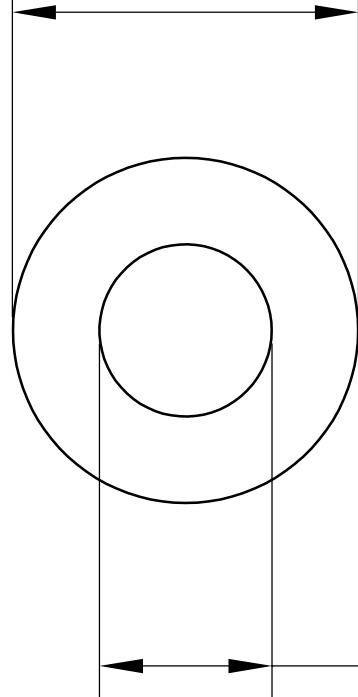

$\text{Ø}20\text{mm}\pm 0.1016$

$\text{Ø}15\text{mm}\pm 0.2032$

$10\text{mm}\pm 0.127$

LILY[®]

SHANGHAI LILY BEARING LIMITED

Email: lilybearing@lily-bearing.com

Part
Number

6389K791 Light Duty
Dry-Running Nylon Sleeve Bearing