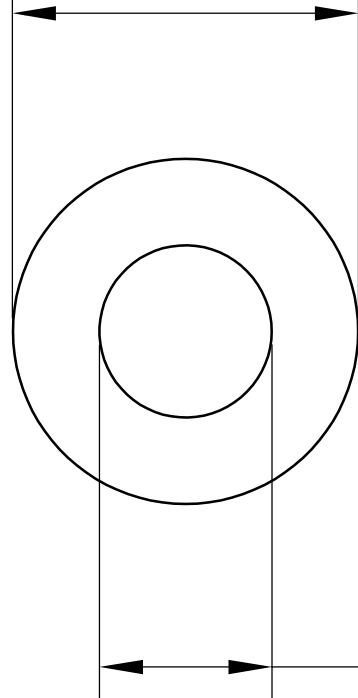

$\text{Ø}20\text{mm}\pm 0.1016$

$\text{Ø}15\text{mm}\pm 0.2032$

$20\text{mm}\pm 0.127$

LILY[®]

SHANGHAI LILY BEARING LIMITED

Email: lilybearing@lily-bearing.com

Part
Number

6389K793 Light Duty
Dry-Running Nylon Sleeve Bearing