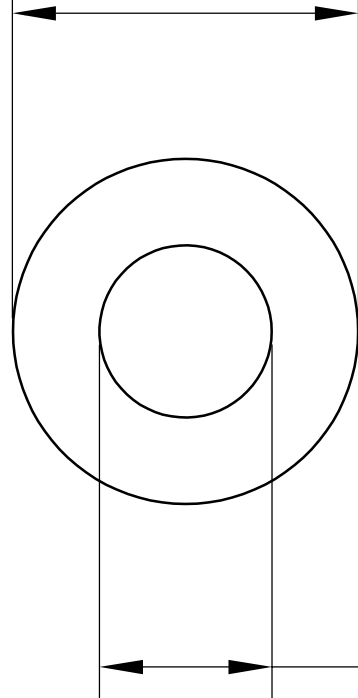

$\text{Ø}20\text{mm}\pm 0.1016$

$\text{Ø}16\text{mm}\pm 0.2032$

$12\text{mm}\pm 0.127$

LILY[®]

SHANGHAI LILY BEARING LIMITED

Email: lilybearing@lily-bearing.com

Part
Number

6389K805 Light Duty
Dry-Running Nylon Sleeve Bearing