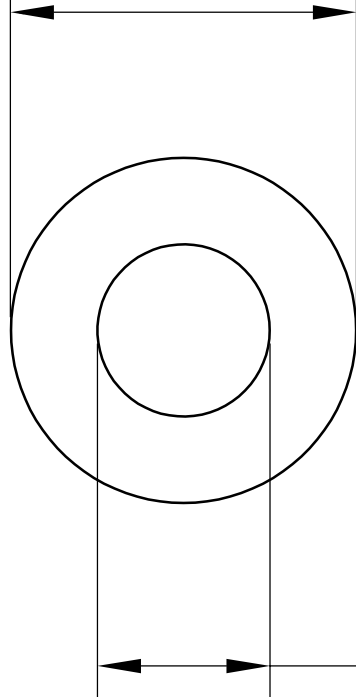

$\text{Ø}20\text{mm}\pm 0.1016$

$\text{Ø}16\text{mm}\pm 0.2032$

$16\text{mm}\pm 0.127$

**LILY**<sup>®</sup>

SHANGHAI LILY BEARING LIMITED

Email: [lilybearing@lily-bearing.com](mailto:lilybearing@lily-bearing.com)

Part  
Number

6389K806 Light Duty  
Dry-Running Nylon Sleeve Bearing