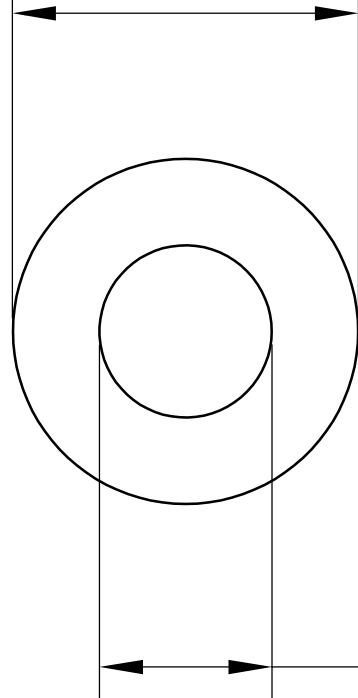

$\text{Ø}20\text{mm}\pm 0.1016$

$\text{Ø}16\text{mm}\pm 0.2032$

$20\text{mm}\pm 0.127$

LILY[®]

SHANGHAI LILY BEARING LIMITED

Email: lilybearing@lily-bearing.com

Part
Number

6389K807 Light Duty
Dry-Running Nylon Sleeve Bearing