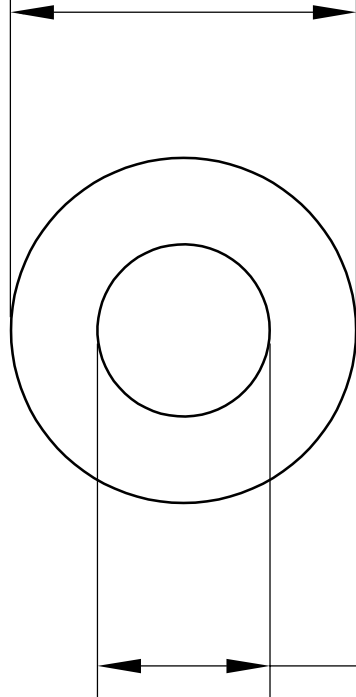

$\text{Ø}22\text{mm}\pm 0.1016$

$\text{Ø}16\text{mm}\pm 0.2032$

$16\text{mm}\pm 0.127$

LILY[®]

SHANGHAI LILY BEARING LIMITED

Email: lilybearing@lily-bearing.com

Part
Number

6389K812 Light Duty
Dry-Running Nylon Sleeve Bearing