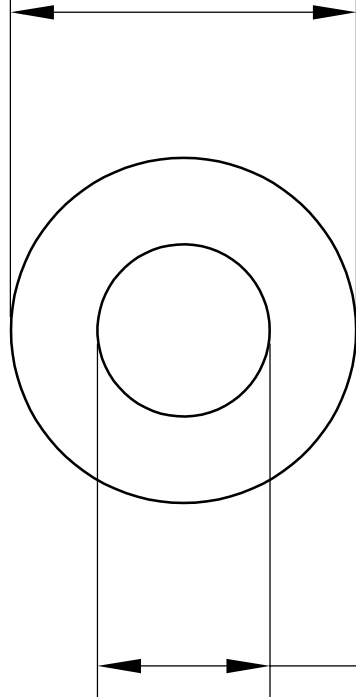

$\text{Ø}22\text{mm}\pm0.1016$

$\text{Ø}17\text{mm}\pm0.2032$

$20\text{mm}\pm0.127$

LILY[®]

SHANGHAI LILY BEARING LIMITED

Email: lilybearing@lily-bearing.com

Part
Number

6389K818 Light Duty
Dry-Running Nylon Sleeve Bearing