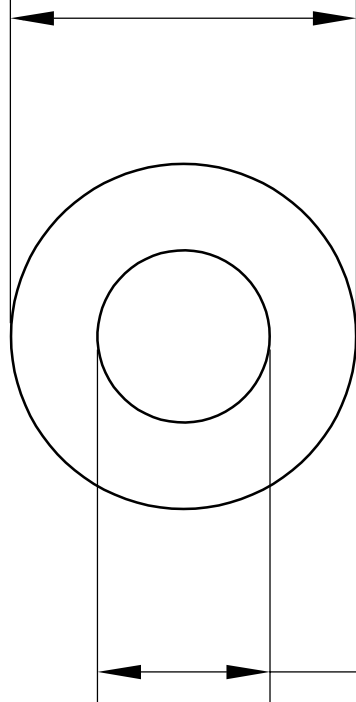

$\text{Ø}28\text{mm}\pm 0.127$

$30\text{mm}\pm 0.127$

$20\text{mm}\pm 0.2794$

LILY[®]

SHANGHAI LILY BEARING LIMITED

Email: lilybearing@lily-bearing.com

Part
Number

6389K854 Light Duty
Dry-Running Nylon Sleeve Bearing