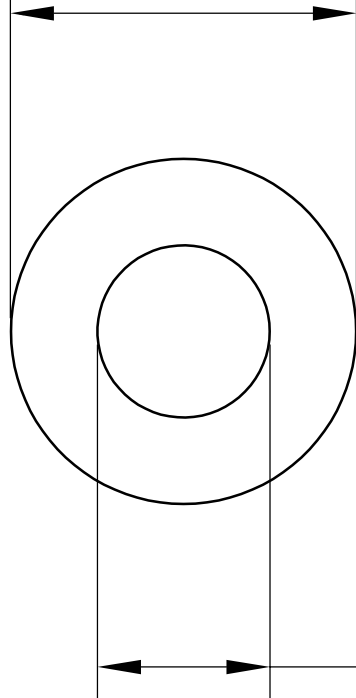

$\text{Ø}36\text{mm}\pm 0.127$

$30\text{mm}\pm 0.127$

$28\text{mm}\pm 0.2794$

LILY[®]

SHANGHAI LILY BEARING LIMITED

Email: lilybearing@lily-bearing.com

Part
Number

6389K896 Light Duty
Dry-Running Nylon Sleeve Bearing