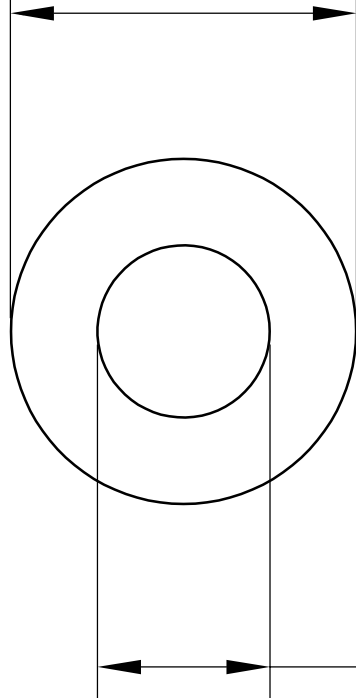

$\text{Ø}46\text{mm}\pm 0.127$

$30\text{mm}\pm 0.127$

$40\text{mm}\pm 0.3556$

LILY[®]

SHANGHAI LILY BEARING LIMITED

Email: lilybearing@lily-bearing.com

Part
Number

6389K939 Light Duty
Dry-Running Nylon Sleeve Bearing