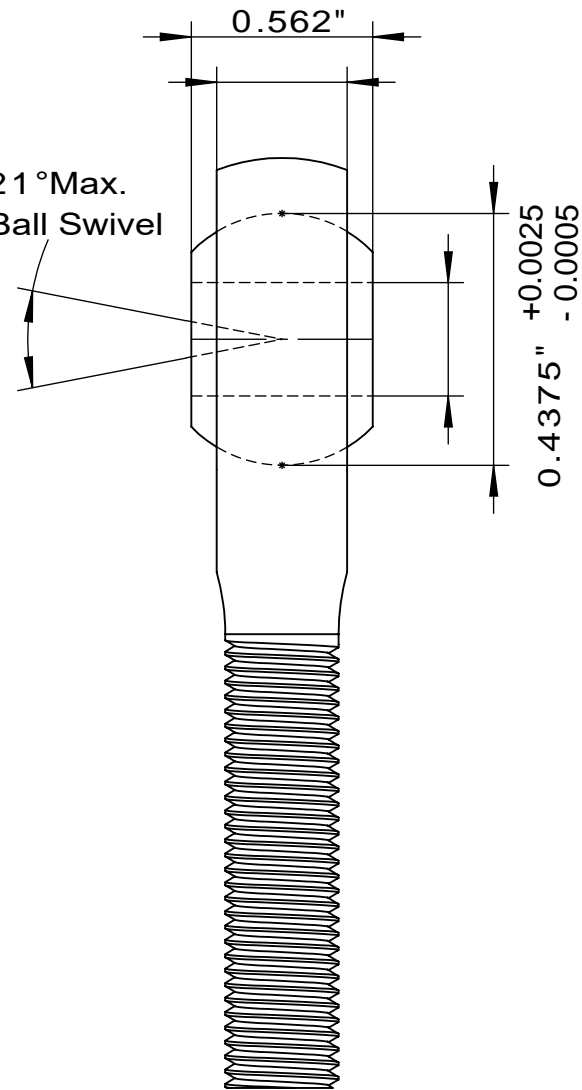

7/16"-20

21°Max.
Ball Swivel

LILY[®]

SHANGHAI LILY BEARING LIMITED

Email: lilybearing@lily-bearing.com

Part
Number

59915K25
Corrosion-Resistant Ball Joint Rod Ends