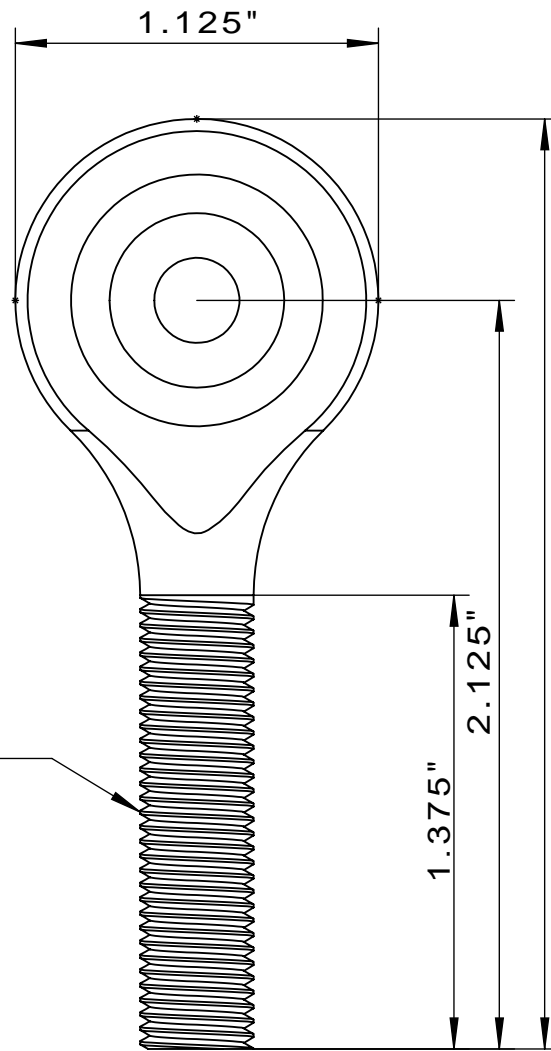

7/16"-20

21°Max.
Ball Swivel

LILY[®]

SHANGHAI LILY BEARING LIMITED

Email: lilybearing@lily-bearing.com

Part
Number

59915K25
Corrosion-Resistant Ball Joint Rod Ends