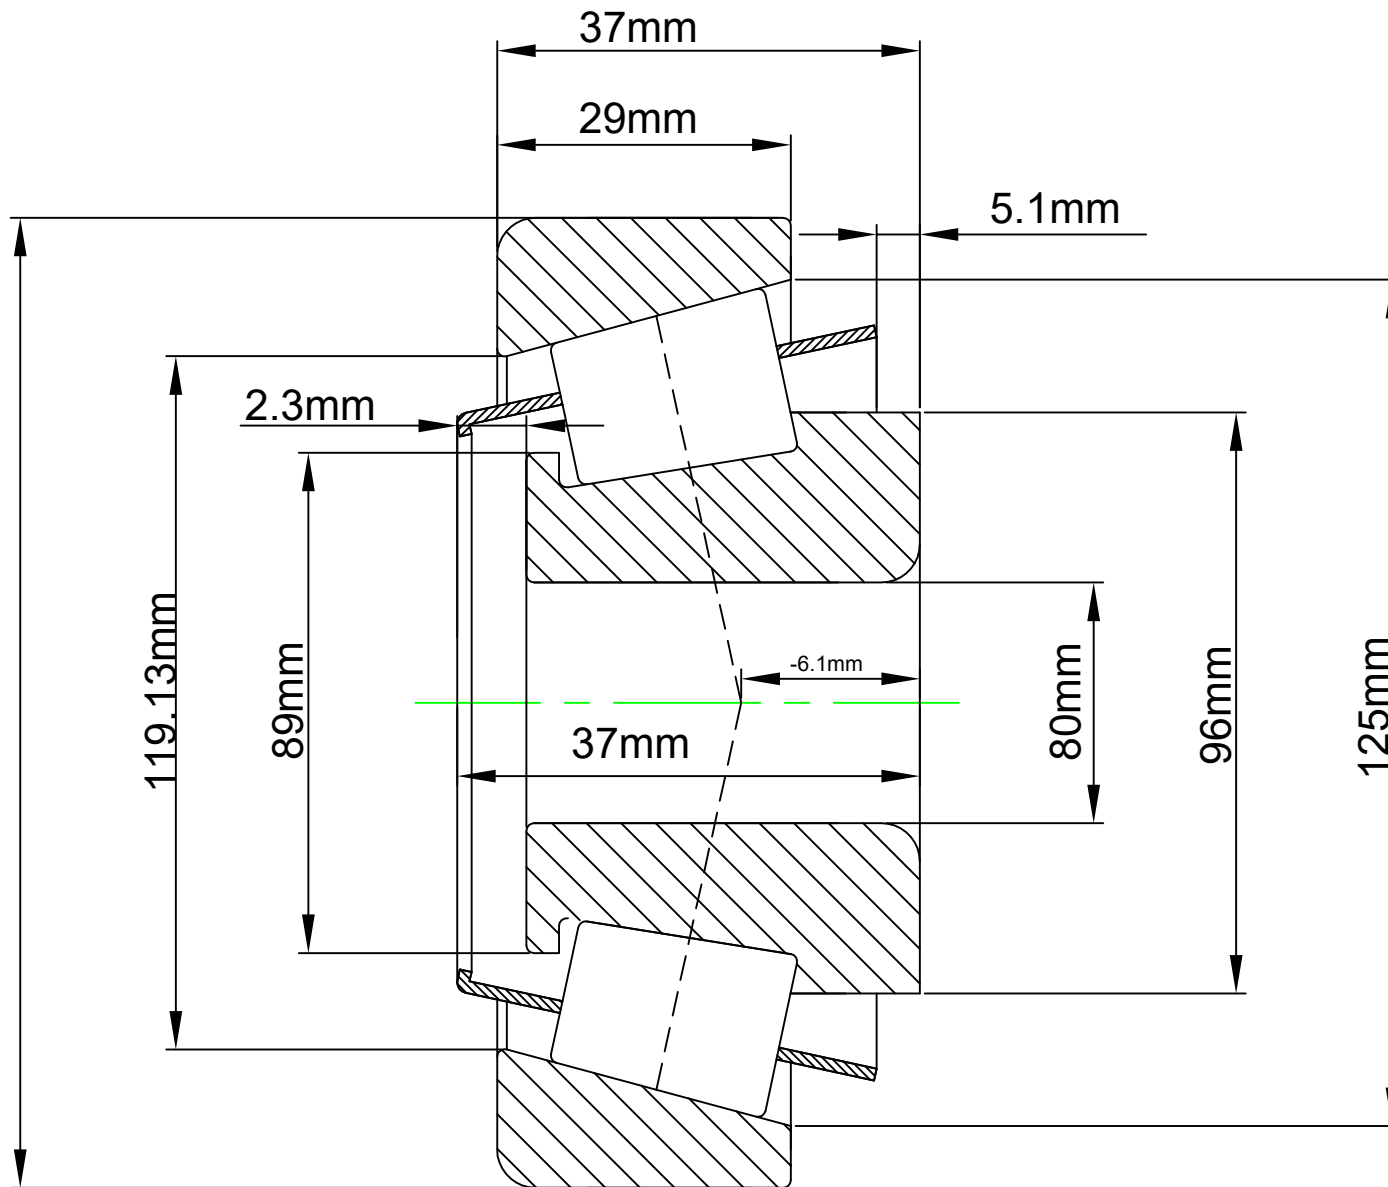

130mm

Part Number	LILY [®]	SHANGHAI LILY BEARING LIMITED Email: lilybearing@lily-bearing.com
		TS SERIES
	33116(Tapered Single Roller Bearings)	