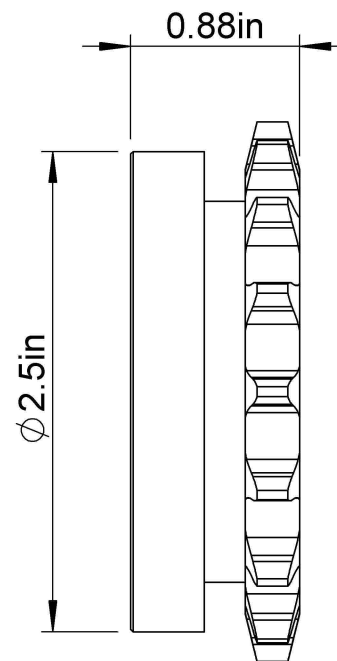

1/4"-20 Thread

Bushing Style H
Number of Teeth: 16

LILY[®]

SHANGHAI LILY BEARING LIMITED
Email: lilybearing@lily-bearing.com

Part
Number

BAGINCJ
Sprockets