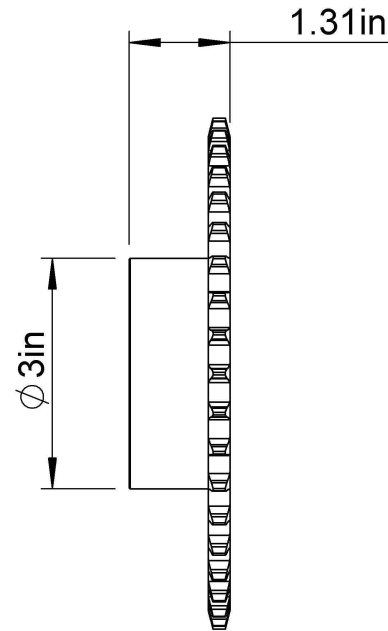

5/16"-18 Thread

Bushing Style P1
 Number of Teeth: 40

LILY[®]

SHANGHAI LILY BEARING LIMITED
 Email: lilybearing@lily-bearing.com

Part
 Number

BAGINEG
 Sprockets