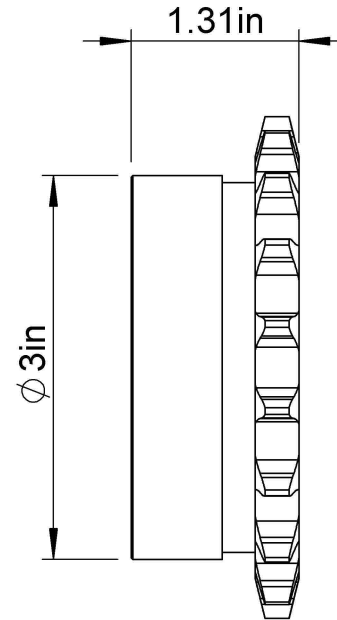

5/16"-18 Thread

Bushing Style P1
 Number of Teeth: 18

LILY[®]

SHANGHAI LILY BEARING LIMITED
 Email: lilybearing@lily-bearing.com

Part
 Number

BAGINFG
 Sprockets