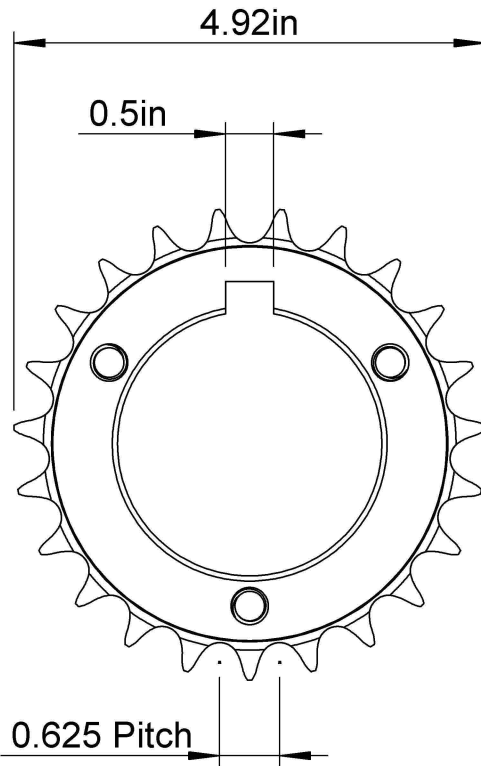

3/8"-18 Thread

Bushing Style Q1  
Number of Teeth: 23

LILY<sup>®</sup>

SHANGHAI LILY BEARING LIMITED  
Email: [lilybearing@lily-bearing.com](mailto:lilybearing@lily-bearing.com)

Part  
Number

BAGINGC  
Sprockets