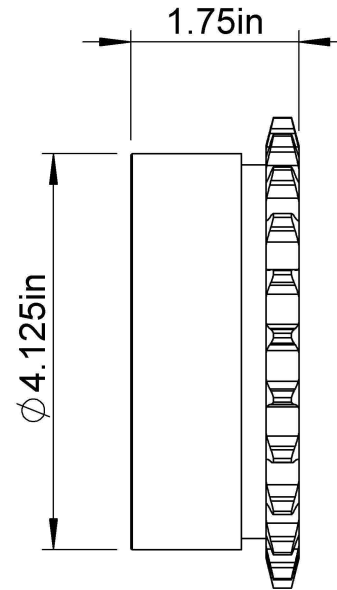

3/8"-18 Thread

Bushing Style Q1  
Number of Teeth: 23

LILY<sup>®</sup>

SHANGHAI LILY BEARING LIMITED  
Email: [lilybearing@lily-bearing.com](mailto:lilybearing@lily-bearing.com)

Part  
Number

BAGINGC  
Sprockets