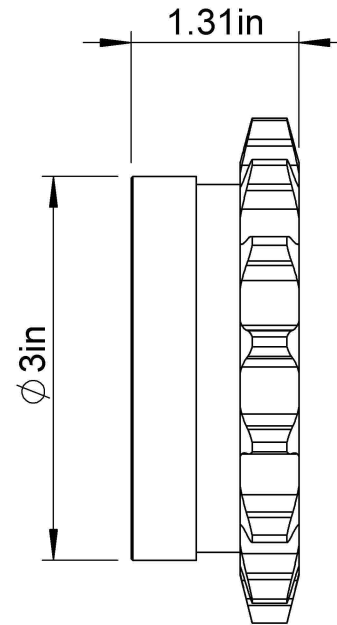

3/8"-16 Thread

Bushing Style P1
Number of Teeth: 15

LILY[®]

SHANGHAI LILY BEARING LIMITED
Email: lilybearing@lily-bearing.com

Part
Number

BAGINIB
Sprockets