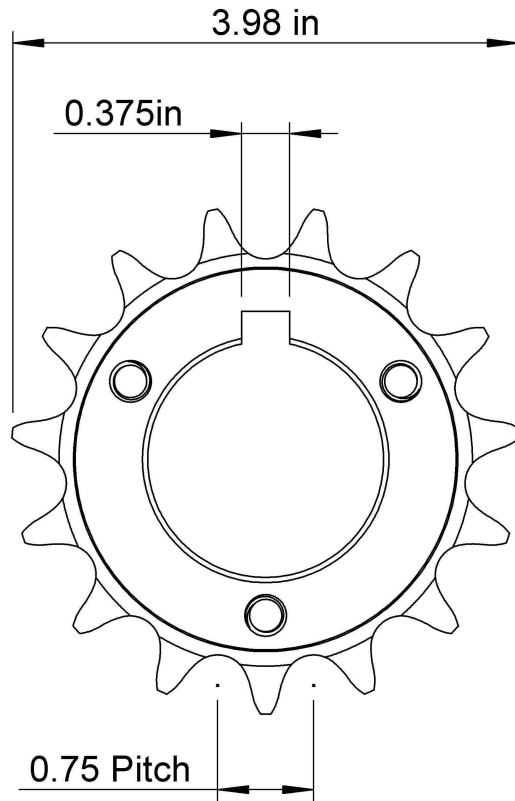

3/8"-16 Thread

Bushing Style P1
Number of Teeth: 15

LILY[®]

SHANGHAI LILY BEARING LIMITED
Email: lilybearing@lily-bearing.com

Part
Number

BAGINIB
Sprockets