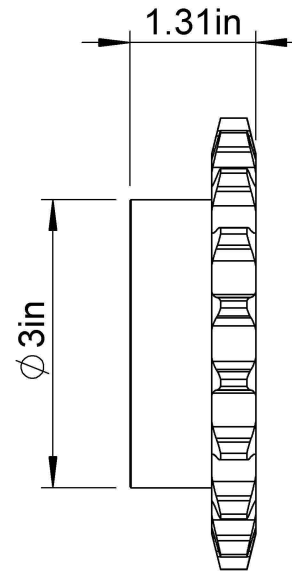

5/16"-18 Thread

Bushing Style P1
Number of Teeth: 18

LILY[®]

SHANGHAI LILY BEARING LIMITED
Email: lilybearing@lily-bearing.com

Part
Number

BAGINIE
Sprockets