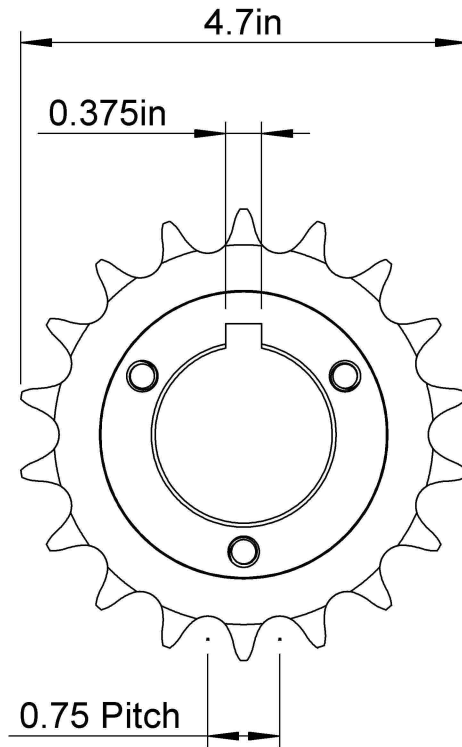

5/16"-18 Thread

Bushing Style P1
Number of Teeth: 18

LILY[®]

SHANGHAI LILY BEARING LIMITED
Email: lilybearing@lily-bearing.com

Part
Number

BAGINIE
Sprockets