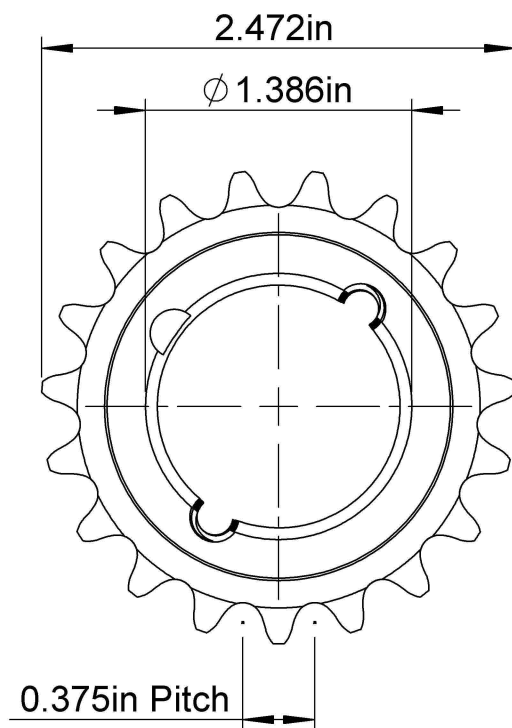

1/4"-20 Thread

Bushing Style 1008
Number of Teeth:19

LILY[®]

SHANGHAI LILY BEARING LIMITED
Email: lilybearing@lily-bearing.com

Part
Number

CFJAKBB
Sprockets