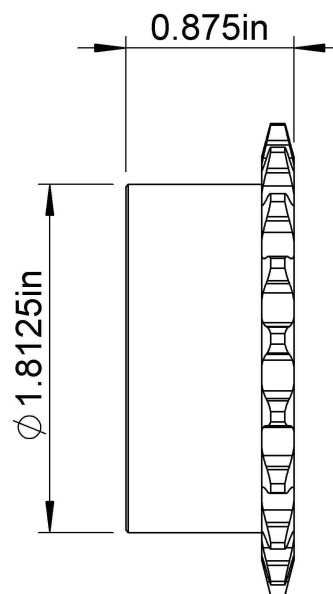

1/4"-20 Thread

Bushing Style 1008
Number of Teeth:19

LILY[®]

SHANGHAI LILY BEARING LIMITED
Email: lilybearing@lily-bearing.com

Part
Number

CFJAKBB
Sprockets