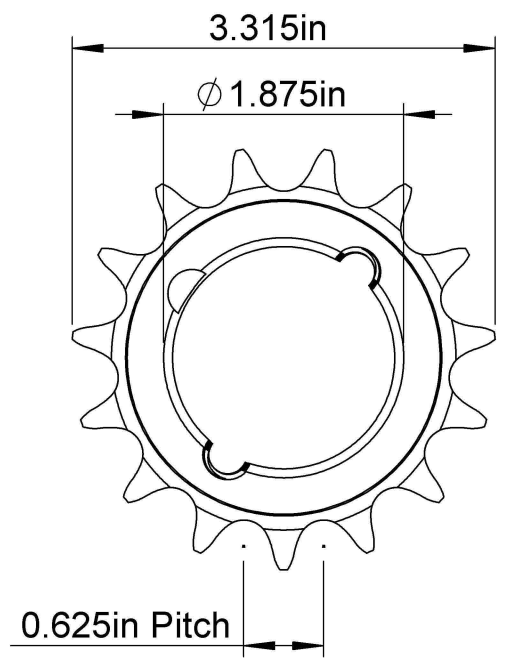

3/8"-16 Thread

Bushing Style 1210
Number of Teeth:15

LILY [®]	SHANGHAI LILY BEARING LIMITED Email: lilybearing@lily-bearing.com
	CFJAKFE Sprockets
Part Number	