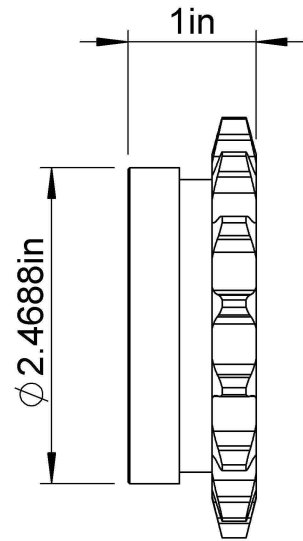

3/8"-16 Thread

Bushing Style 1210
Number of Teeth:15

LILY [®]	SHANGHAI LILY BEARING LIMITED Email: lilybearing@lily-bearing.com
	CFJAKFE Sprockets
Part Number	