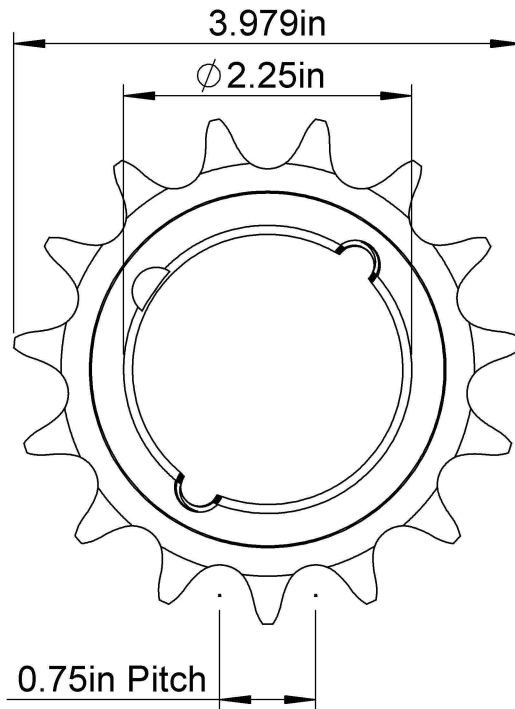

3/8"-16 Thread

Bushing Style 1610  
Number of Teeth:15

LILY<sup>®</sup>

SHANGHAI LILY BEARING LIMITED  
Email: [lilybearing@lily-bearing.com](mailto:lilybearing@lily-bearing.com)

Part  
Number

CFJAKHJ  
Sprockets