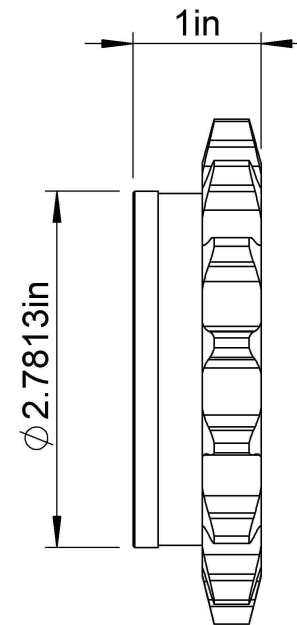

3/8"-16 Thread

Bushing Style 1610  
Number of Teeth:15

LILY<sup>®</sup>

SHANGHAI LILY BEARING LIMITED  
Email: [lilybearing@lily-bearing.com](mailto:lilybearing@lily-bearing.com)

Part  
Number

CFJAKHJ  
Sprockets