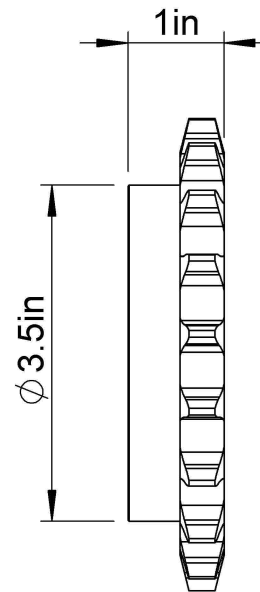

3/8"-16 Thread

Bushing Style 1610
Number of Teeth:19

LILY[®]

SHANGHAI LILY BEARING LIMITED
Email: lilybearing@lily-bearing.com

Part
Number

CFJAKIE
Sprockets