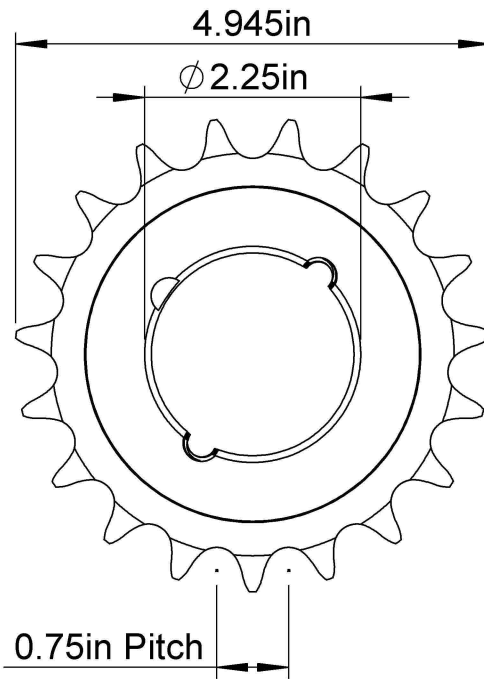

3/8"-16 Thread

Bushing Style 1610
Number of Teeth:19

LILY[®]

SHANGHAI LILY BEARING LIMITED
Email: lilybearing@lily-bearing.com

Part
Number

CFJAKIE
Sprockets