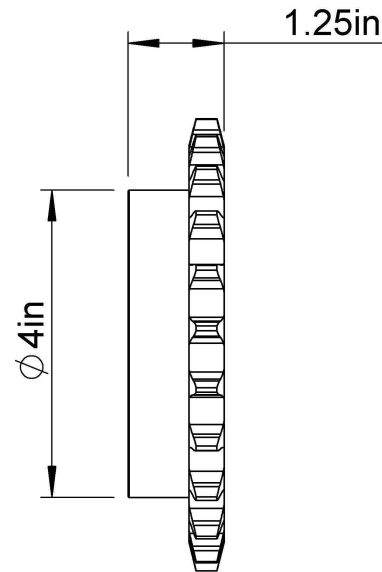

7/6"-14 Thread

Bushing Style 2012
Number of Teeth:23

LILY[®]

SHANGHAI LILY BEARING LIMITED
Email: lilybearing@lily-bearing.com

Part
Number

CFJAKII
Sprockets