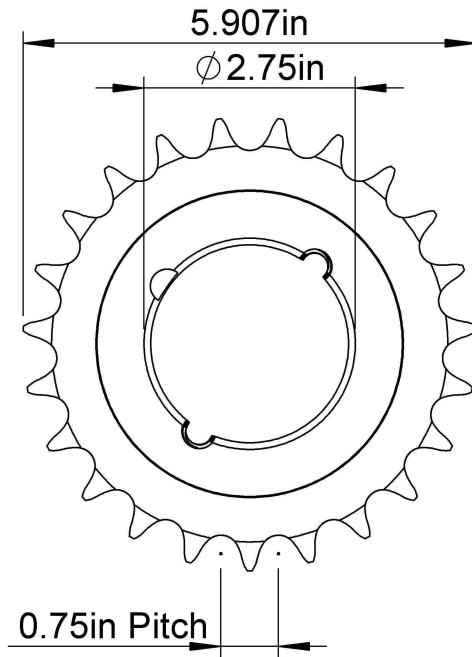

7/6"-14 Thread

Bushing Style 2012
Number of Teeth:23

LILY[®]

SHANGHAI LILY BEARING LIMITED
Email: lilybearing@lily-bearing.com

Part
Number

CFJAKII
Sprockets